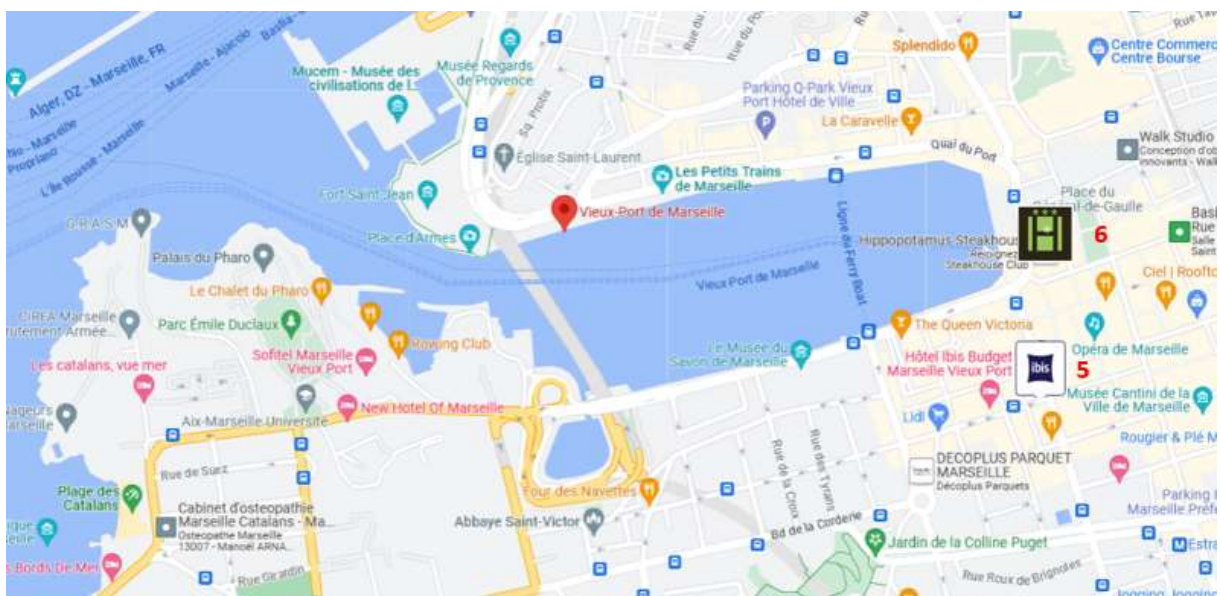

## Accommodation Options for Conference

Some options are listed near the faculty below:

	<b>Details</b> <b>Arrival: 23<sup>rd</sup> August</b> <b>Departure: 25<sup>th</sup> August</b>	<b>Contact</b>
<b>Hotel 1</b> <b>Hotel Ibis Marseille Timone</b>	600 Meters from the Faculty 200 Meters from metro  <b>Accommodation Rates:</b> Single room: €85 per night  Check in: 12:00pm Check out: 12:00pm	<a href="https://www.accor.com">ibis Marseille Timone - ALL (accor.com)</a> 107 bd sakakini 13005 Marseille +33491420915
<b>Hotel 2</b> <b>Hotel IBIS BUDGET Timone</b>	10 minutes' walk (1 km) from the faculty	<a href="https://www.accor.com">ibis budget Marseille Timone</a> <a href="https://www.accor.com">Hôtel low cost ALL - ALL (accor.com)</a>

Some options are listed near the Vieux-Port (city center) below:

	<b>Details</b> <b>Arrival: 23<sup>th</sup> August</b> <b>Departure: 26<sup>th</sup> August</b>	<b>Contact</b>
<b>Hotel 5</b> <b>Hotel Ibis budget Marseille</b> <b>Vieux Port</b>	6 minutes' walk from the metro  <b>Accommodation Rates:</b> Single room: €85 per night  Check in: 14:00pm Check out: 12:00pm	<a href="https://www.ibisbudget.com/fr/hotel/ibis-budget-marseille-vieux-port">ibis budget Marseille Vieux-Port - Hôtel 2 étoiles - ALL - ALL (accor.com)</a> 46 rue sainte 13001 Marseille +33 892 68 05 82
<b>Hotel 6</b> <b>Hotel Carré Vieux Port</b>	2 minutes' walk from the metro  <b>Accommodation Rates:</b> Single room: €110 per night  Check in: 14:00pm Check out: 12:00pm	<a href="https://www.hotel-carre-vieux-port.com/">https://www.hotel-carre-vieux-port.com/</a> 6 rue beauvau quartier vieux port 13001 Marseille +33 491 33 02 33